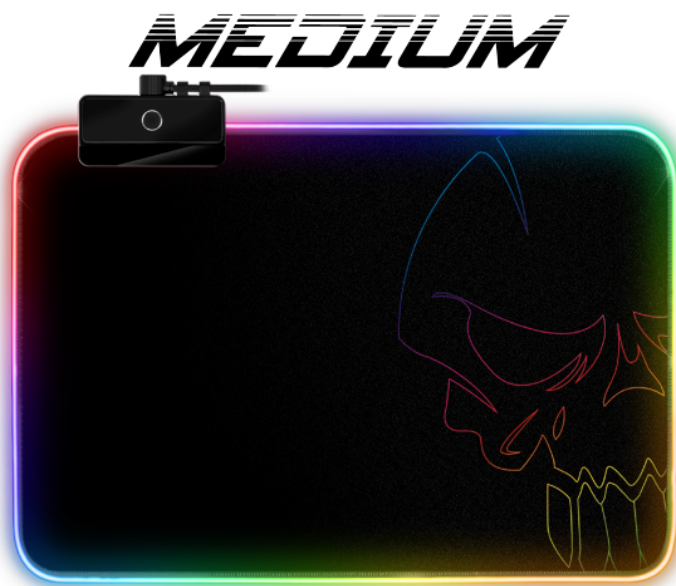

Darkskull RGB - M

Product price:

€19.90 tax included

FLAWS: THE DARKSKULL RGB MOUSE MATS OFFER A MICRO-MAILLE TEXTILE SURFACE. AN ULTRA-FINE COATING SPECIALLY DESIGNED AND DESIGNED TO GUARANTEE YOU: SPEED, FLUIDITY AND BETTER ACCURACY OF YOUR MOUSE MOVEMENTS.&NBSP;

DARKSKULL RGB MEDIUM : DARKSKULL RGB SIZE M RUG 30 X 23 CENTIMETERS. A THICKNESS OF 3 MILLIMETRES. IT OFFERS ENOUGH SPACE TO ACCOMMODATE YOUR MOUSE.

RGB BACKLIGHT : THE RGB SERIES IS EQUIPPED WITH A 360° BACKLIGHT. CHOOSE FROM 10 MODES: 3 DYNAMIC RGB EFFECTS (NEON, FLASH, LOOP) OR ONE OF THE 7 STATIC COLORS (RED, GREEN, BLUE, VIOLET, TURQUOISE, YELLOW, WHITE).

PLAY HARD: DEVELOPED AND TESTED BY OUR GAMERS TEAM, DARKSULL RUGS ARE COMPATIBLE WITH OPTICAL AND LASER SENSORS.

BASE ANTIDERAPANTE: ITS ANTI-SLIP RUBBER BASE ALLOWS TO KEEP THE MAT FIRMLY ON ALL SURFACES. RESISTANT AND WASHABLE, A SIMPLE SPONGE OR WET CLOTH WILL ALLOW YOU TO CLEAN IT.