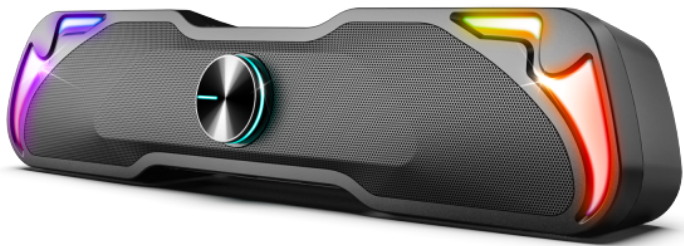

# SOUNDPHONIC RGB 6W RMS BLUETOOTH

**Product price:**

€22.90 tax included

**SOUNDPHONIC 6W RMS:** Dive into the heart of an ultimate sound experience with the ADVANCE Soundphonic bar. Simply connect it to your computer to enjoy a rich and immersive sound experience, powered by a total power of 6W RMS (2 x 3W). Connect it to your smartphone easily with Bluetooth technology, offering wireless freedom for unlimited audio experience.

**TACTILE COMMANDE:** With an intuitive touch control, the SoundPhonic soundbar allows you to easily choose between audio sources, whether via Bluetooth or the Jack 3.5 mm auxiliary port. It offers a faithful and balanced sound reproduction, ensuring exceptional audio quality.

**ESTHETIQUE &LT; FONCTIONNALITY :** Adjust the volume to perfection with its volume button for optimal customization of your musical experience. Also take advantage of the retro-light with 7 scrolling colors: Red, Yellow, Green, Turquoise, Blue, Violet, White, adding a dynamic visual touch to your space. The elegant design of the soundbar, with its metal grid, blends harmoniously aesthetic and functionality.

**COMPACTED DIMENSIONS:** Powered by a USB cable (5V-1A), it is compatible with PC/MAC and Bluetooth devices, offering total versatility to meet your audio requirements. With its compact dimensions, the soundbar will easily slip under your screen, while delivering a powerful and crystalline sound. Experience an exceptional audio experience and refine your way of enjoying music with SoundPhonic.