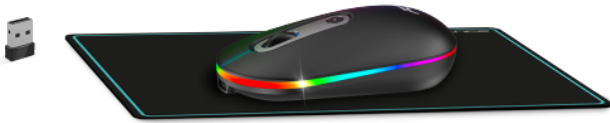

Product price:

€39.90 tax included

Product features:

Compatibilit ©: Windows et Mac

Keyboard: 2.4 GHz RF wireless technology, Nano USB receiver (keyboard and mouse)

Keyboard: LED Battery Indicator

Keyboard: Distance de fonctionnement : 10 m

Keyboard: Touches silencieuses

Keyboard: Mode  conomie d' nergie (On/Off)

Keyboard: Adjustable keyboard height 1 position

Keyboard: 12 multimedia shortcuts

Keyboard: Wireless keyboard 118 Low profile keys (Standard AZERTY)

Keyboard: 10 special keys multimedia

Keyboard: LED indicators (Win, Mac, Caps)

Keyboard: Silicone skates

Keyboard: Rechargeable lithium battery 1000 mAh

Keyboard: Dimensions: 43.8 x 14.9 x 2.2 cm (500 g)

Keyboard: Waterproof IPX4: resistant to splashes

Keyboard: Retro-lighting RGB Rainbow

Keyboard: Antighosting Rollover 4 keys

Smile: RF 2.4 GHz wireless technology

Smile: Optical sensor 1600 DPI max